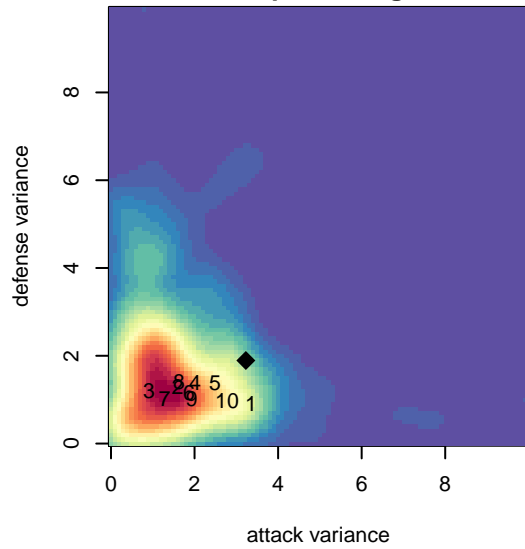

Wenatchee Valley United Quincy B01

Wenatchee FC
 Quincy, WA
 B01 total strength=1548
 attack=16.06 defense=11.15
 fall league = PSPL Classic – Blue U17

alt names used:
 QUINCY UNITED (WA)
 UNITED SC Quincy United

Venues played:
 2017 Crossfire Select U18 Gold
 2017 PSPL Classic – Blue U17
 2017 WA Cup Silver U17

Wenatchee Valley United Quincy B01
 Dots are actual minus expected GF (blue circles) and GA (red triangles).
 Blue line is smoothed change in attack strength. Red is smoothed change in defense strength.

**attack and defense variance (black dot)
relative to other teams
and top 10 in region**

**attack and defense rating
relative to others at age
and all opponents in last 13 months**

Performance relative to 13 month average