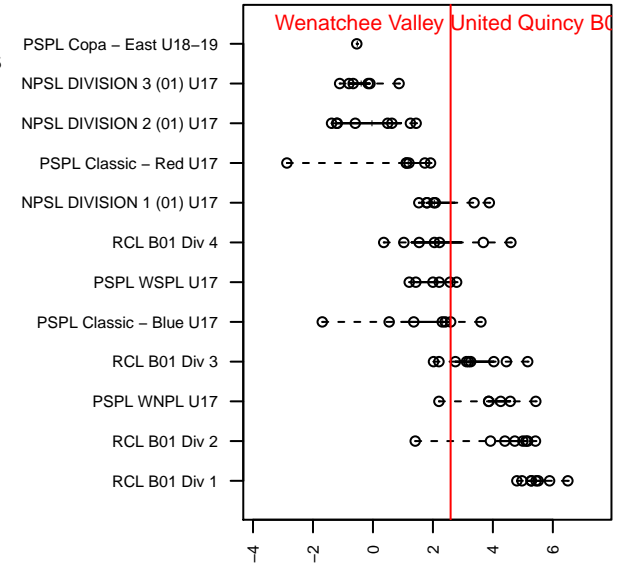

Wenatchee Valley United Quincy B01

Wenatchee FC
 Quincy, WA
 B01 total strength=1548
 attack=16.06 defense=11.15
 fall league = PSPL Classic – Blue U17

alt names used:
 QUINCY UNITED (WA)
 UNITED SC Quincy United

Venues played:
 2017 Crossfire Select U18 Gold
 2017 PSPL Classic – Blue U17
 2017 WA Cup Silver U17

Wenatchee Valley United Quincy B01
 Dots are actual minus expected GF (blue circles) and GA (red triangles).
 Blue line is smoothed change in attack strength. Red is smoothed change in defense strength.

**attack and defense variance (black dot)
relative to other teams
and top 10 in region**

**attack and defense rating
relative to others at age
and all opponents in last 13 months**

Performance relative to 13 month average