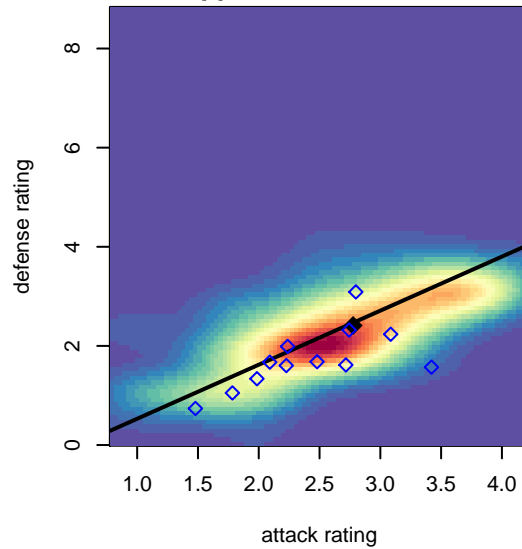

Venues played:
 2017 Crossfire Select U18 Gold
 2017 PSPL Classic – Blue U17
 2017 WA Cup Silver U17

Wenatchee Valley United Quincy B01
 Dots are actual minus expected GF (blue circles) and GA (red triangles).
 Blue line is smoothed change in attack strength. Red is smoothed change in defense strength.

**attack and defense variance (black dot)
relative to other teams
and top 10 in region**

**attack and defense rating
relative to others at age
and all opponents in last 13 months**

Performance relative to 13 month average